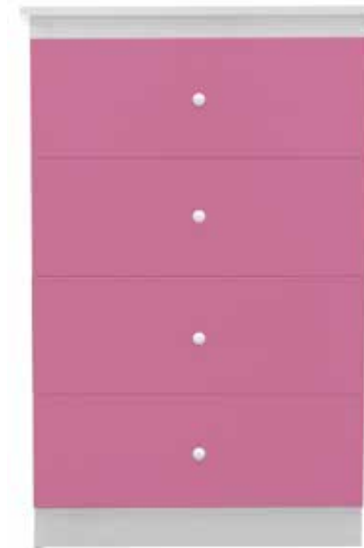

# Collection Features

- Extremely Durable Surface
- Scratch, Burn, Moisture, and Mar Resistant
- Side Mounted Roller Guides on Drawers
- Cases are Raised on Contemporary Floating Bases
- Metal Knobs

B800HQ1 Full/Queen Headboard  
64" x 2" x 48"

B800HT1 Twin Headboard  
40" x 2" x 48"

B800D48 48" Dresser  
48" x 16 1/2" x 30 1/2"

B800M1 Mirror  
25 1/2" x 1 1/2" x 41"

B800C4 4-Drawer Chest  
25" x 16 1/2" x 39"

B800N Nightstand  
21" x 16 1/2" x 22"

**B885 Pink/White**