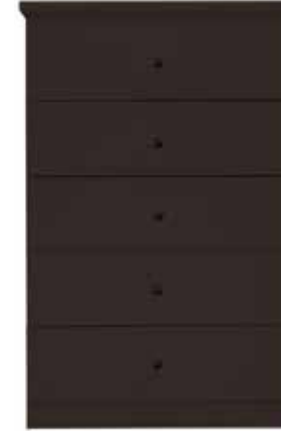

# Chest Features

- Made from Durable 16mm Melamine.
- Multiple Supports for Added Stability.
- Side Mounted Roller Glides on Drawers
- Complementary Decorative Knobs
- Best in Class Quality

LANDMARK

FURNITURE COMPANY

B1100C5 Chest  
Black  
30" x 16 1/2" x 47 1/2"

B1110C5 Chest  
Mahogany  
30" x 16 1/2" x 47 1/2"

B1120C5 Chest  
Oak  
30" x 16 1/2" x 47 1/2"

B1130C5 Chest  
Espresso  
30" x 16 1/2" x 47 1/2"

B1140C5 Chest  
White  
30" x 16 1/2" x 47 1/2"

\*Actual colors may vary slightly

**5 Drawer Chest - 30"W**