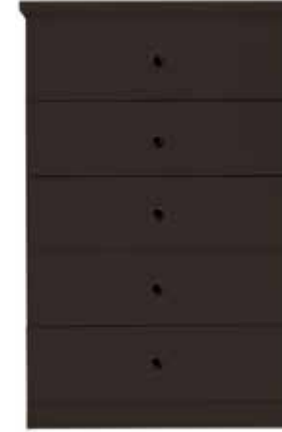

Chest Features

- Made from Durable 16mm Melamine.
- Multiple Supports for Added Stability.
- Side Mounted Roller Glides on Drawers
- Complementary Decorative Knobs
- Best in Class Quality

LANDMARK

FURNITURE COMPANY

B1100C5 Chest
Black
30" x 16 1/2" x 47 1/2"

B1110C5 Chest
Mahogany
30" x 16 1/2" x 47 1/2"

B1120C5 Chest
Oak
30" x 16 1/2" x 47 1/2"

B1130C5 Chest
Espresso
30" x 16 1/2" x 47 1/2"

B1140C5 Chest
White
30" x 16 1/2" x 47 1/2"

*Actual colors may vary slightly

5 Drawer Chest - 30"W